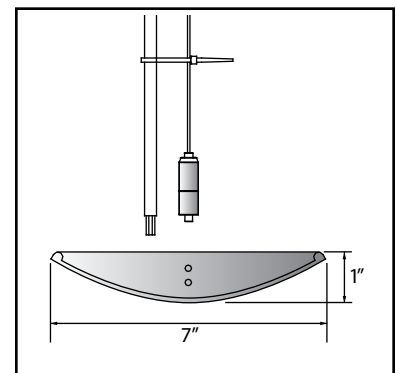

PROFILO

PRO

FLUORESCENT (T5HO)

2', 4', 8'

Application: The PROFILO PRO5HO linear fluorescent is an architectural, low profile, indirect luminaire designed to be aesthetically simple with performance based efficiency. The PRO5HO can be ceiling suspended and is available in three standard colors, black, white and gray; custom colors and finishes are available. The PROFILO T5HO is manufactured using high quality extruded aluminum, available in 2ft, 4ft & 8ft with two or four (8ft version) T5HO lamp sources. The PRO5HO is ideal for offices, retail, corridors and libraries.

Type: _____

Project: _____

CONFIGURE:

a	MODEL	b	LENGTH	c	OPERATION	d	LAMPS	e	INPUT	f	MOUNTING	g	FINISH	h	OPTIONS
PROT5HO	PROFILO PRO T5HO SERIES	2	2 foot	HT	AC only	224W	2x24W T5HO (2ft)	120V		AC50	cable 50"	CW	cloud white	SPCW	spiral cord white
		4	4 foot	SA	AC & Emergency	254W	2x54W T5HO (4ft)	277V		AC72	cable 72"	SB	stealth black	SPCB	spiral cord black
		8	8 foot			454W	4x54W T5HO (8ft)	120/277V 347V		AC100	cable 100"	IG	impress grey		
										AC150	cable 150"	CC	custom color		
										AC250	cable 250"				
					NOTE: (SA) available in 28W only; (SA) version 1200 lumens; consult factory for 347V		NOTE: lamps not included						NOTE: specify color code or sample for custom color		
MODEL	a	LENGTH	b	OPERATION	c	LAMPS	d	INPUT	e	MOUNTING	f	FINISH	g	OPTIONS	h
PROT5HO															

HOUSING: Extruded aluminum construction with powder coat finish as standard. Integrated connection system for linear run configuration. Custom color finishes available.

REFLECTOR: High reflectance single aluminum reflector that also functions as the ballast cover. Features tool-less removal.

LAMP/SOCKET: Two (2) 24W, 54W or four (4) 54W T5HO linear bi-pin fluorescent lamps (not included). Ratcheted T5HO sockets for secure connection.