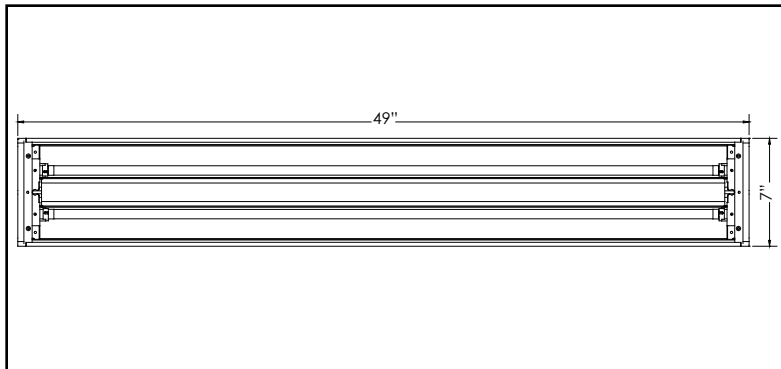

PROFILO

PRO

FLUORESCENT (T5)

2', 4', 8'

Application: The PROFILO PROT5 linear fluorescent is an architectural, low profile, indirect luminaire designed to express artistic aesthetics and engineering simplicity. The PROT5 can be ceiling suspended and is available in three standard colors, black, white and gray; custom colors and finishes are available. The PROFILO PROT5 is manufactured using high quality extruded aluminum, available in 2ft, 4ft & 8ft with two or four (8ft version) T5 lamp sources. The PROT5 is ideal for offices, retail, hotels and restaurants.

Type: _____

Project: _____

CONFIGURE:

a	b	c	d	e	f	g	h
MODEL	LENGTH	OPERATION	LAMPS	INPUT	MOUNTING	FINISH	OPTIONS
PROT5 PROFILO PRO T5 SERIES	2 2 foot 4 4 foot 8 8 foot	HT AC only SA AC & Emergency NOTE: (SA) available in 28W only; (SA) version 1200 lumens; consult factory for 347V	214W 2x14W T5 (2ft) 228W 2x28W T5 (4ft) 428W 4x28W T5 (8ft) NOTE: lamps not included	120V 277V 120/277V 347V	AC50 cable 50" AC72 cable 72" AC100 cable 100" AC150 cable 150" AC250 cable 250"	CW cloud white SB stealth black IG impress grey CC custom color NOTE: specify color code or sample for custom color	SPCW spiral cord white SPCB spiral cord black FP inline fuse protection
MODEL a	LENGTH b	OPERATION c	LAMPS d	INPUT e	MOUNTING f	FINISH g	OPTIONS h
PROT5							

HOUSING: Extruded aluminum construction with powder coat finish as standard. Integrated connection system for linear run configuration. Custom color finishes available.

REFLECTOR: High reflectance single aluminum reflector that also functions as the ballast cover. Features tool-less removal.

LAMP/SOCKET: Two (2) 14W, 28W or four (4) 28W T5 linear bi-pin fluorescent lamps (not included). Ratcheted T5 sockets for secure connection.