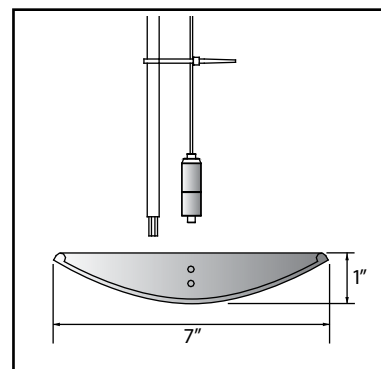

PROFILO

PRO

FLUORESCENT (T5)

2', 4', 8'

Application: The PROFILO PROT5 linear fluorescent is an architectural, low profile, indirect luminaire designed to express artistic aesthetics and engineering simplicity. The PROT5 can be ceiling suspended and is available in three standard colors, black, white and gray; custom colors and finishes are available. The PROFILO PROT5 is manufactured using high quality extruded aluminum, available in 2ft, 4ft & 8ft with two or four (8ft version) T5 lamp sources. The PROT5 is ideal for offices, retail, hotels and restaurants.

Type: _____

Project: _____

CONFIGURE:

a	b	c	d	e	f	g	h
MODEL	LENGTH	OPERATION	LAMPS	INPUT	MOUNTING	FINISH	OPTIONS
PROT5 PROFILO PRO T5 SERIES	2 2 foot 4 4 foot 8 8 foot	HT AC only SA AC & Emergency NOTE: (SA) available in 28W only; (SA) version 1200 lumens; consult factory for 347V	214W 2x14W T5 (2ft) 228W 2x28W T5 (4ft) 428W 4x28W T5 (8ft) NOTE: lamps not included	120V 277V 120/277V 347V	AC50 cable 50" AC72 cable 72" AC100 cable 100" AC150 cable 150" AC250 cable 250"	CW cloud white SB stealth black IG impress grey CC custom color NOTE: specify color code or sample for custom color	SPCW spiral cord white SPCB spiral cord black FP inline fuse protection
MODEL a	LENGTH b	OPERATION c	LAMPS d	INPUT e	MOUNTING f	FINISH g	OPTIONS h
PROT5							

HOUSING: Extruded aluminum construction with powder coat finish as standard. Integrated connection system for linear run configuration. Custom color finishes available.

REFLECTOR: High reflectance single aluminum reflector that also functions as the ballast cover. Features tool-less removal.

LAMP/SOCKET: Two (2) 14W, 28W or four (4) 28W T5 linear bi-pin fluorescent lamps (not included). Ratcheted T5 sockets for secure connection.