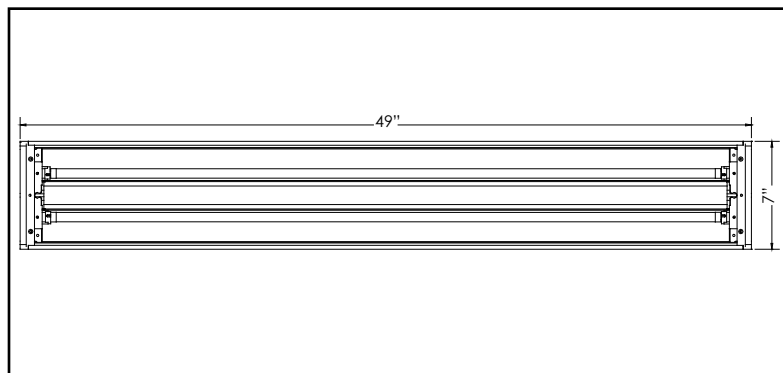

PROFILO

PRO

FLUORESCENT (T5HO)

2', 4', 8'

Application: The PROFILO PRO5HO linear fluorescent is an architectural, low profile, indirect luminaire designed to be aesthetically simple with performance based efficiency. The PRO5HO can be ceiling suspended and is available in three standard colors, black, white and gray; custom colors and finishes are available. The PROFILO T5HO is manufactured using high quality extruded aluminum, available in 2ft, 4ft & 8ft with two or four (8ft version) T5HO lamp sources. The PRO5HO is ideal for offices, retail, corridors and libraries.

Type: _____

Project: _____

CONFIGURE:

a	MODEL	b	LENGTH	c	OPERATION	d	LAMPS	e	INPUT	f	MOUNTING	g	FINISH	h	OPTIONS
PROT5HO	PROFILO PRO T5HO SERIES	2	2 foot	HT	AC only	224W	2x24W T5HO (2ft)	120V		AC50	cable 50"	CW	cloud white	SPCW	spiral cord white
		4	4 foot	SA	AC & Emergency	254W	2x54W T5HO (4ft)	277V		AC72	cable 72"	SB	stealth black	SPCB	spiral cord black
		8	8 foot			454W	4x54W T5HO (8ft)	120/277V 347V		AC100	cable 100"	IG	impress grey		
										AC150	cable 150"	CC	custom color		
										AC250	cable 250"				
					NOTE: (SA) available in 28W only; (SA) version 1200 lumens; consult factory for 347V		NOTE: lamps not included						NOTE: specify color code or sample for custom color		
MODEL	a	LENGTH	b	OPERATION	c	LAMPS	d	INPUT	e	MOUNTING	f	FINISH	g	OPTIONS	h
PROT5HO															

HOUSING: Extruded aluminum construction with powder coat finish as standard. Integrated connection system for linear run configuration. Custom color finishes available.

REFLECTOR: High reflectance single aluminum reflector that also functions as the ballast cover. Features tool-less removal.

LAMP/SOCKET: Two (2) 24W, 54W or four (4) 54W T5HO linear bi-pin fluorescent lamps (not included). Ratcheted T5HO sockets for secure connection.